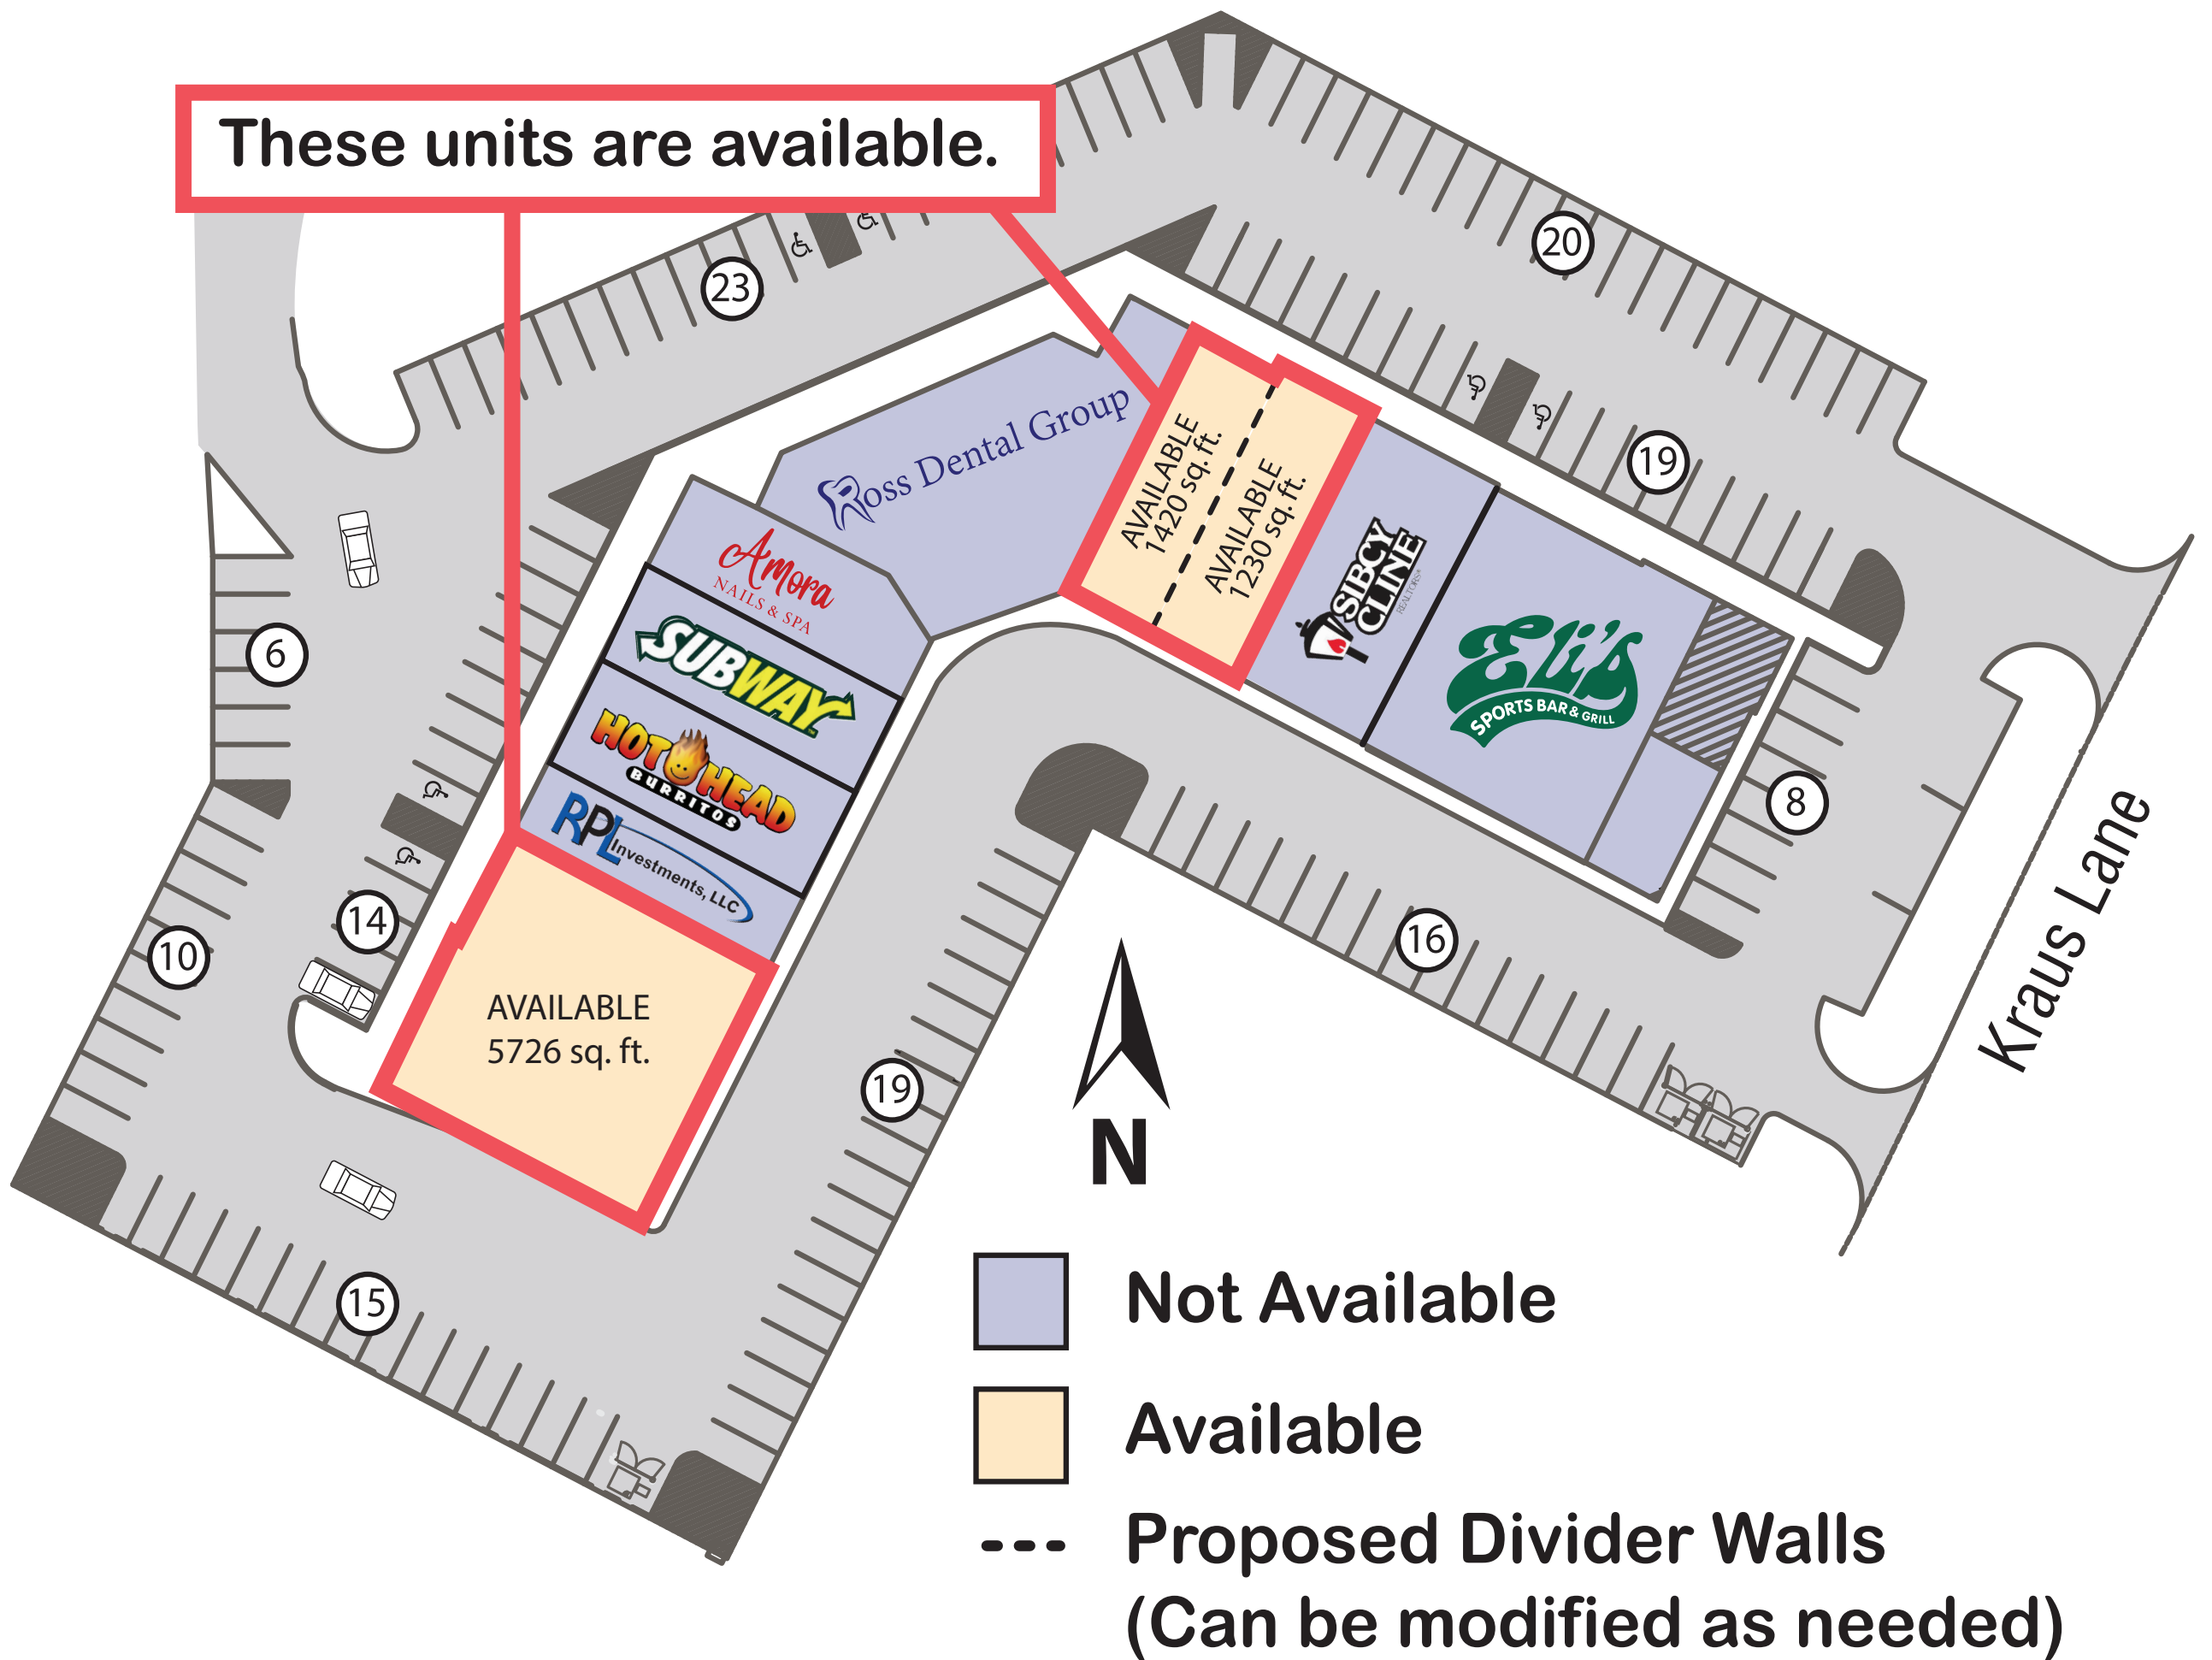

These units are available.

**All units have depth of 70 feet.
Unit widths are negotiable based on tenant
need and availability.**