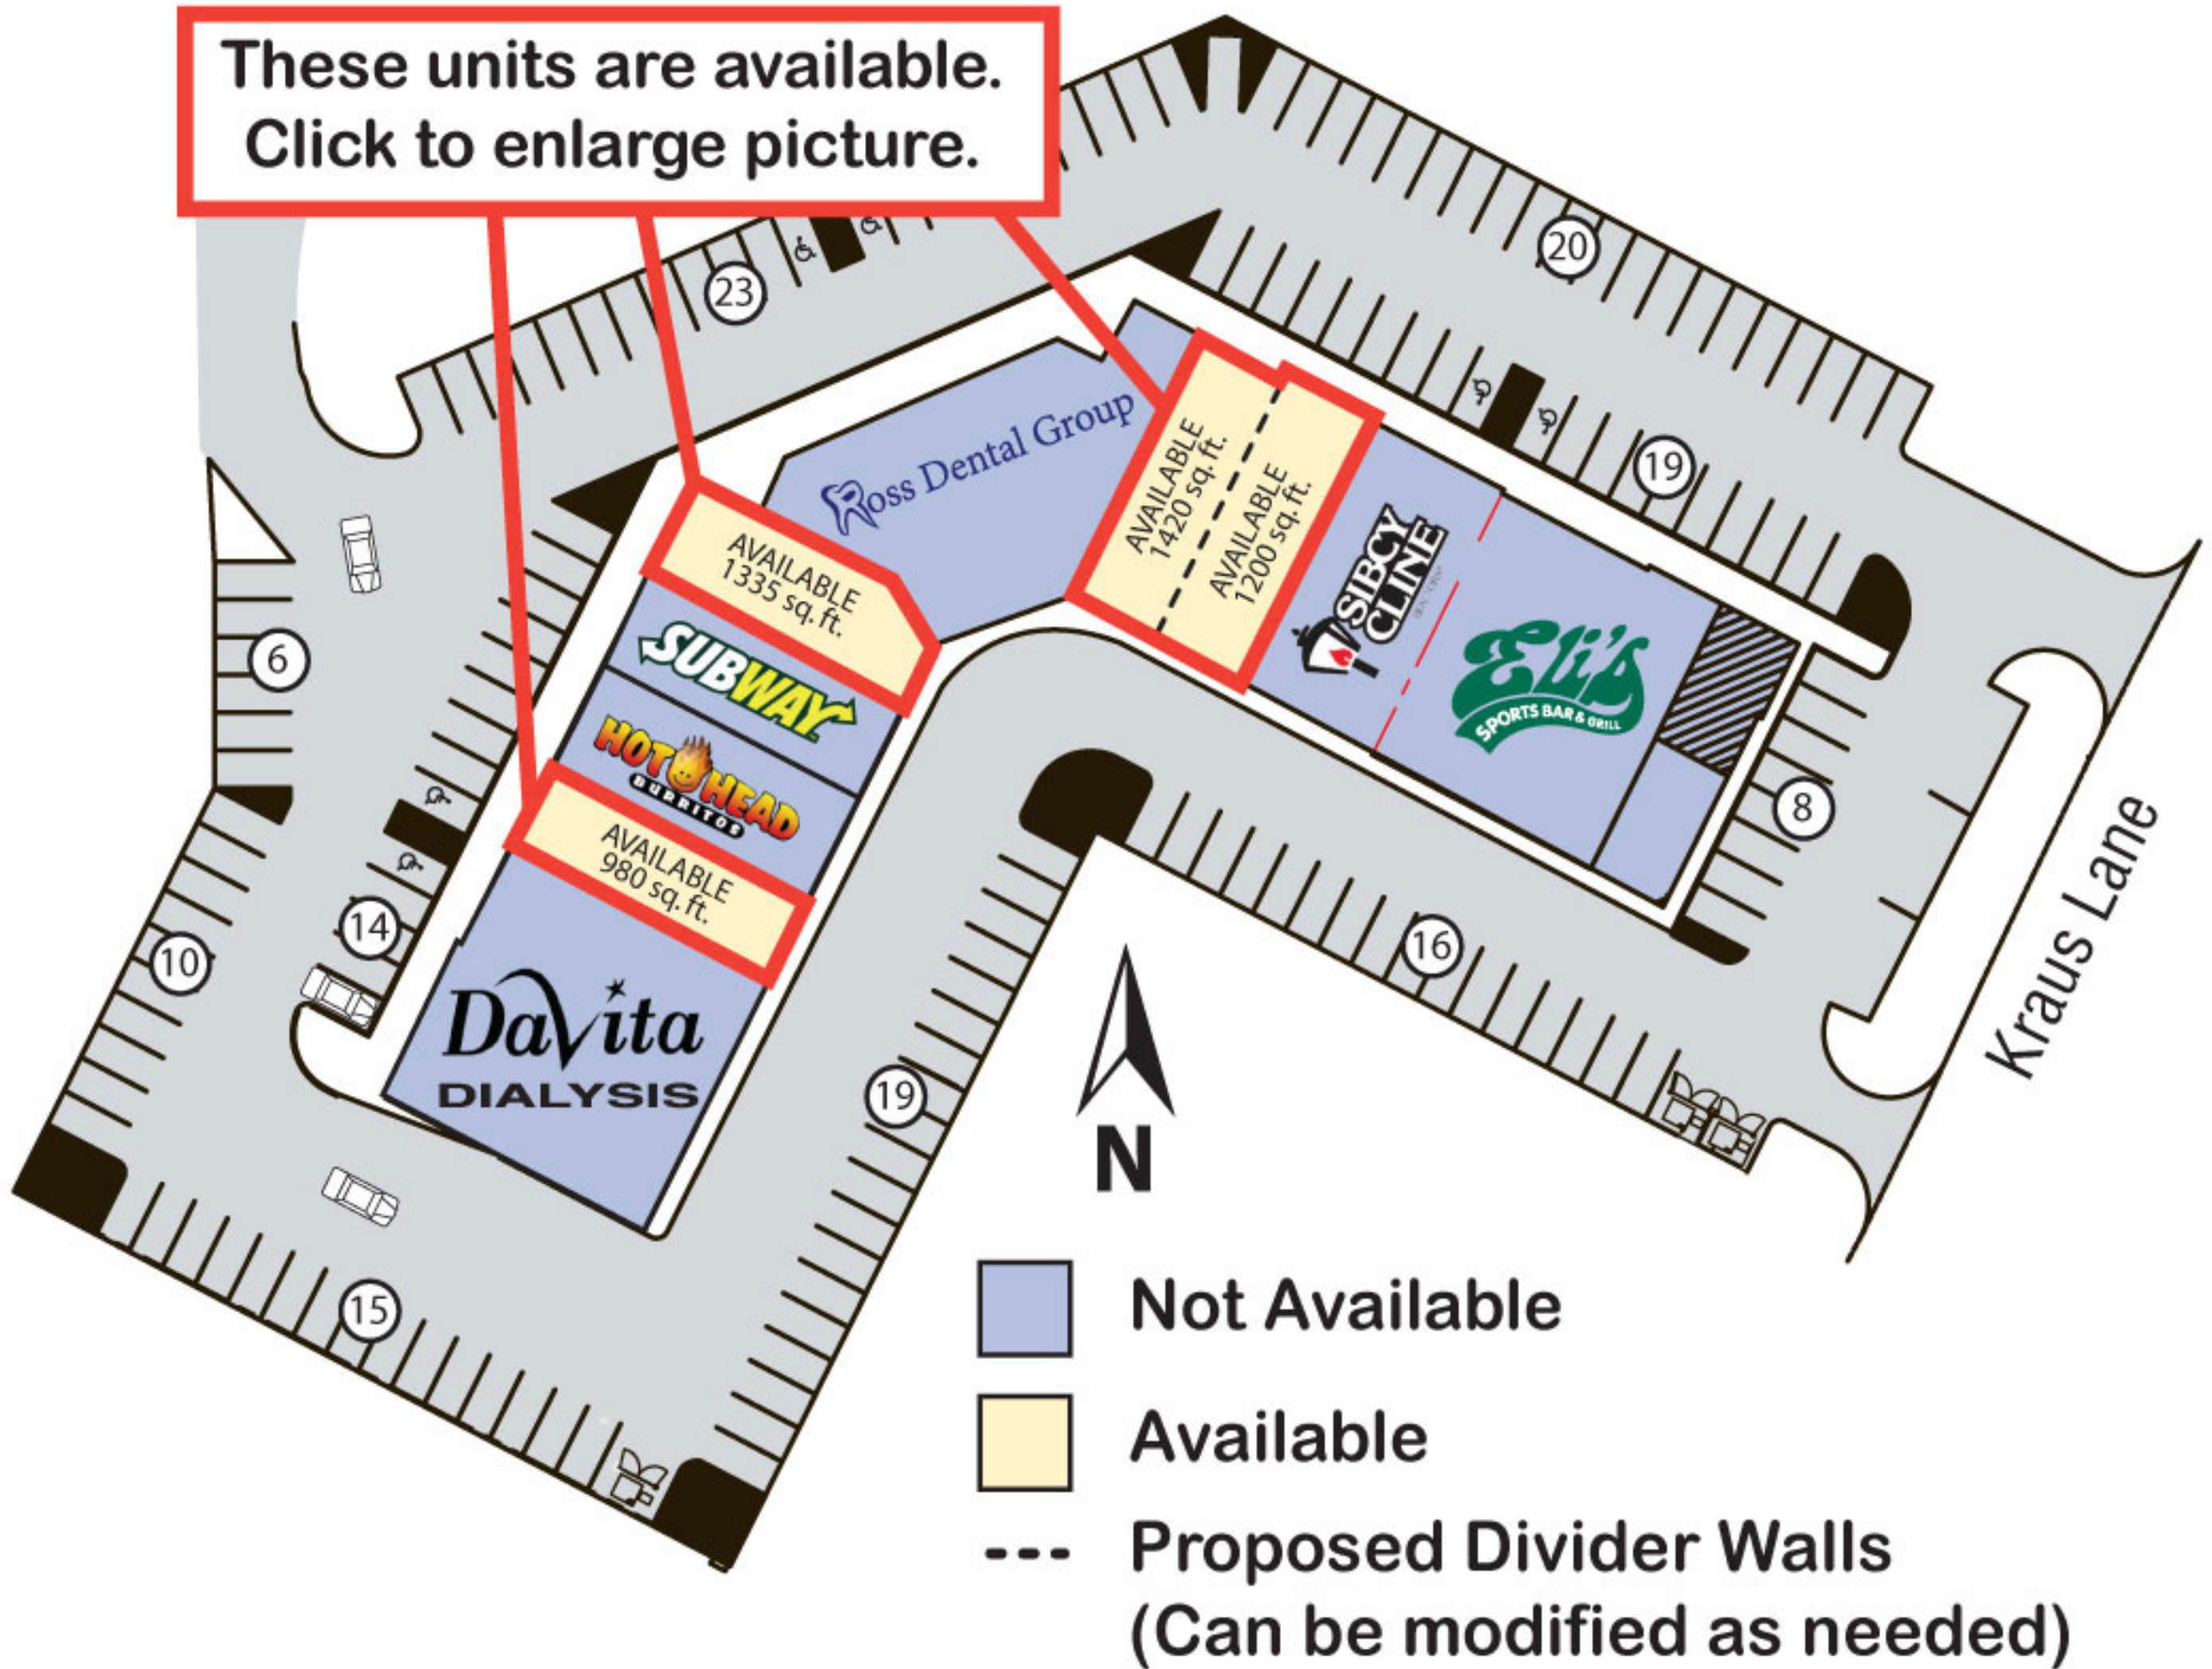

**These units are available.  
Click to enlarge picture.**

**All units have depth of 70 feet.  
Unit widths are negotiable based on tenant  
need and availability.**